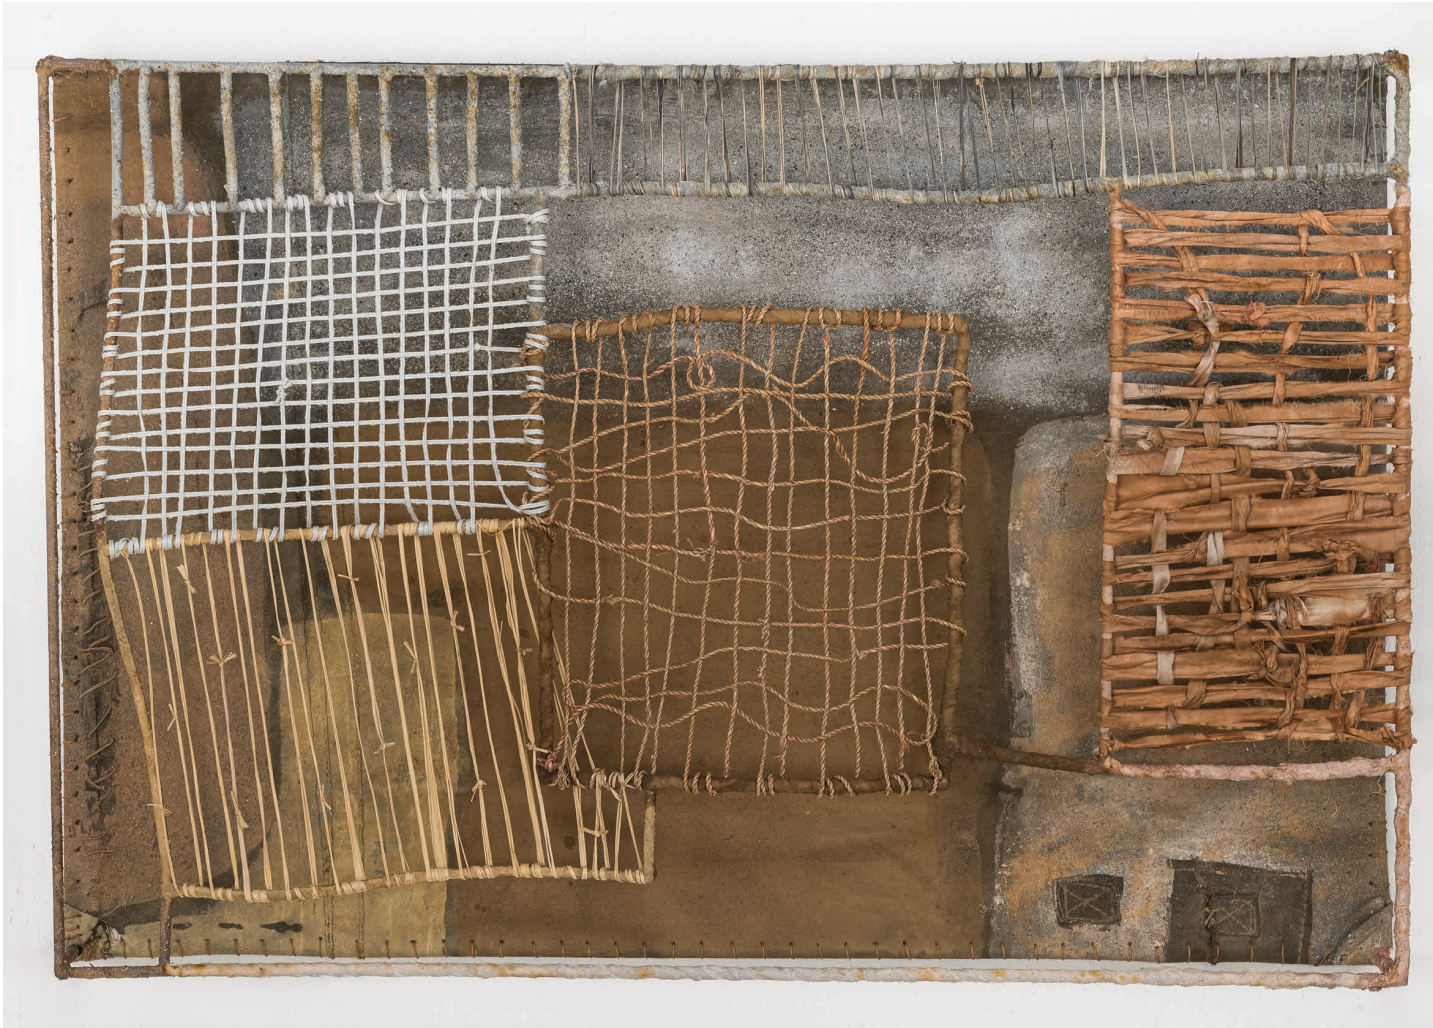

Boundary Harvest, 2022, Panicum effusum (Hairy panic grass), mild steel, ground earth pigment, binder, sealer, 110 x 110 x 5cm
Price (inc GST): \$8,500

Inland (Origins), 2022, Mild steel, ground earth pigment, binder, sealer, 70 x 80 x 6cm
Price (inc GST): \$5,500

Harriet Goodall, *Mapping Transience I*, 2024
Semi-Trailer Tarpaulin, Silk, Linen, Paper, Seagrass, Naturally Dyed Raffia, Steel, Water-based Acrylic, Ground Earth Pigments, 55 x 82 x 10cm
Price (inc GST): \$4,400

Harriet Goodall, *Mapping Transience III*, 2024
Semi-Trailer Tarpaulin, Muslin, Linen, Paper, Seagrass, Naturally Dyed Raffia, Steel, Water-based Acrylic, Ground Earth Pigments, 55 x 82 x 10cm
Price (inc GST): \$4,400

Harriet Goodall, *Straight Red Road on the Cape*, 2024
Semi-Trailer Tarpaulin, Waxed Linen Thread, Water-based Acrylic, Ground Earth Pigments, 140 x 175cm
Price (inc GST): \$8,800