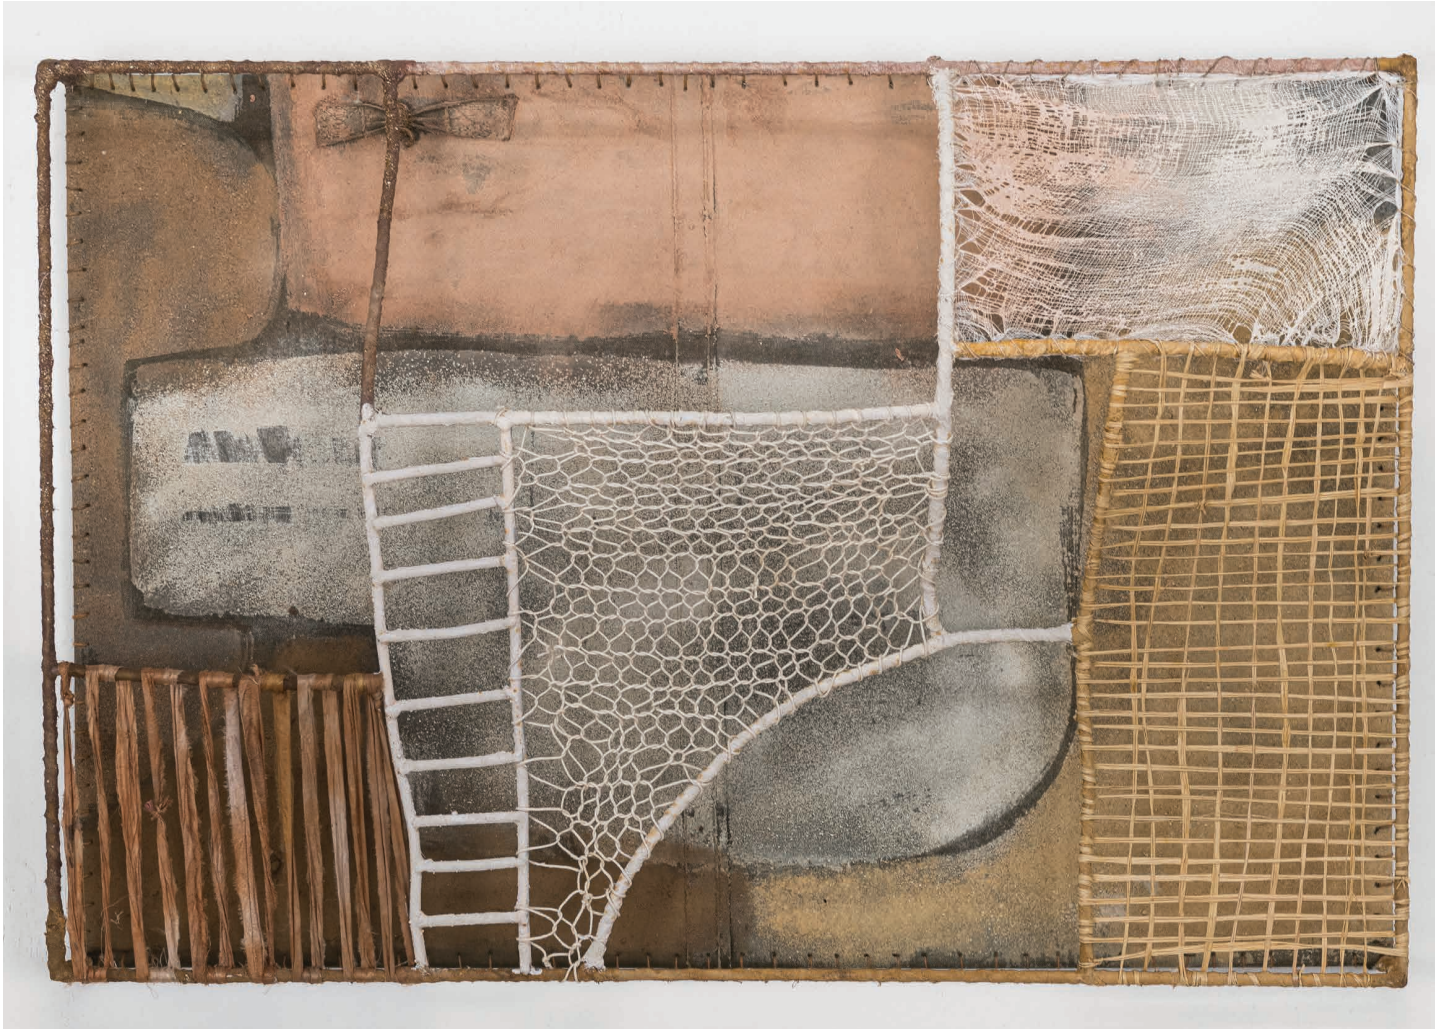

Boundary Harvest, 2022, Panicum effusum (Hairy panic grass), mild steel, ground earth pigment, binder, sealer, 110 x 110 x 5cm
Price (inc GST): \$8,500

Inland (Origins), 2022, Mild steel, ground earth pigment, binder, sealer, 70 x 80 x 6cm
Price (inc GST): \$5,500

Harriet Goodall, *Mapping Transience I*, 2024
Semi-Trailer Tarpaulin, Silk, Linen, Paper, Seagrass, Naturally Dyed Raffia, Steel, Water-based Acrylic, Ground Earth Pigments, 55 x 82 x 10cm
Price (inc GST): \$4,400

Harriet Goodall, *Mapping Transience III*, 2024
Semi-Trailer Tarpaulin, Muslin, Linen, Paper, Seagrass, Naturally Dyed Raffia, Steel, Water-based Acrylic, Ground Earth Pigments, 55 x 82 x 10cm
Price (inc GST): \$4,400

Harriet Goodall, *Straight Red Road on the Cape*, 2024
Semi-Trailer Tarpaulin, Waxed Linen Thread, Water-based Acrylic, Ground Earth Pigments, 140 x 175cm
Price (inc GST): \$8,800