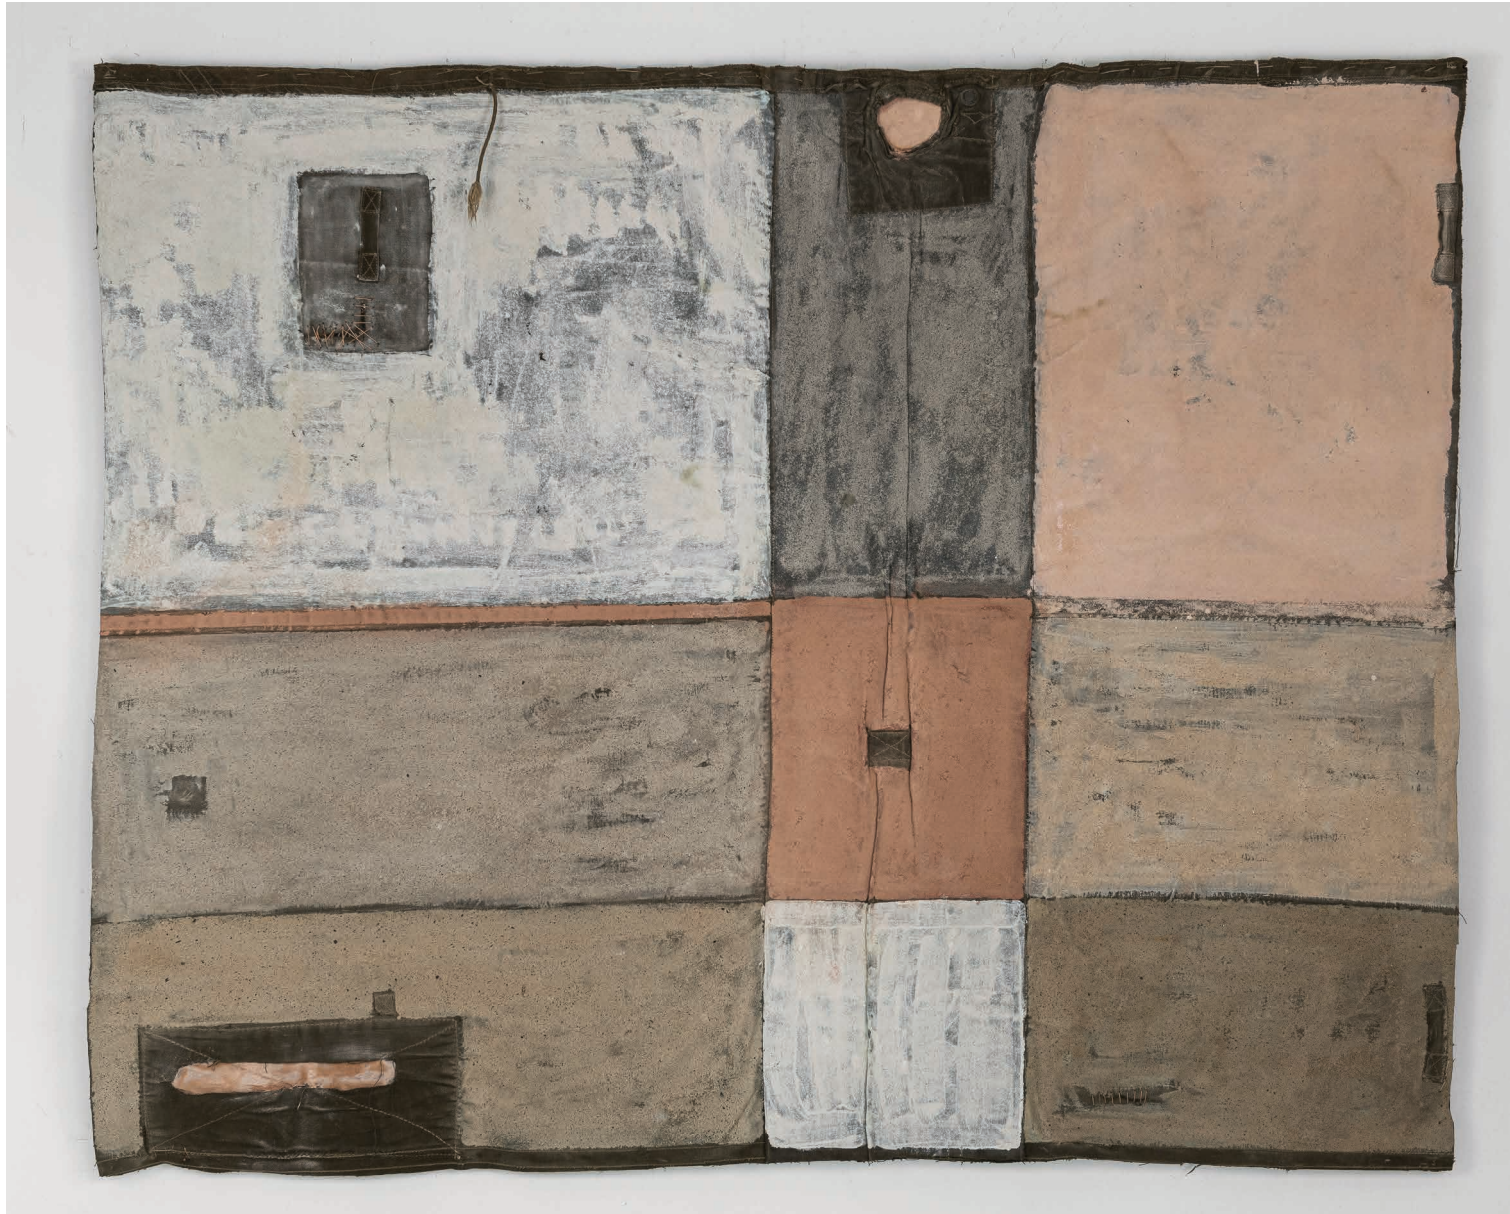

Harriet Goodall, *Mapping Transience I*, 2024
Semi-Trailer Tarpaulin, Silk, Linen, Paper, Seagrass, Naturally Dyed Raffia, Steel, Water-based Acrylic, Ground Earth Pigments, 55 x 82 x 10cm
Price (inc GST): \$4,400

Harriet Goodall, *Mapping Transience II*, 2024
Semi-Trailer Tarpaulin, Muslin, Linen, Silk, Bamboo, Naturally Dyed Raffia, Steel, Water-based Acrylic, Ground Earth Pigments, 55 x 82 x 10cm
Price (inc GST): \$4,400

Harriet Goodall, *Mapping Transience III*, 2024
Semi-Trailer Tarpaulin, Muslin, Linen, Paper, Seagrass, Naturally Dyed Raffia, Steel, Water-based Acrylic, Ground Earth Pigments, 55 x 82 x 10cm
Price (inc GST): \$4,400

Harriet Goodall, *Straight Red Road on the Cape*, 2024
Semi-Trailer Tarpaulin, Waxed Linen Thread, Water-based Acrylic, Ground Earth Pigments, 140 x 175cm
Price (inc GST): \$8,800